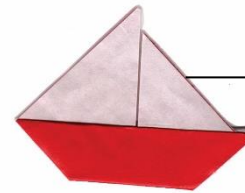

Charcoal drawing of Origami Greeting Card Set

Items for Order

Origami model projects: $5 per origami model, plus project elements

Origami Earrings: $22 or 2 for $35

Crane Necklace: $15

Combo Crane Earring and Necklace Set: $30

Painted Magnets: $3

Crane Ornaments: $6

Holiday Crane Lights: $22 or 2 for $35

Origami Paintings and Charcoal Drawings

Originals—Please inquire

Reproduction—11" x 14" (14" x 18" Matt): $30

Reproduction — 4" x 6" (5" x 7" Frame): $20

Reproduction—4" x 6" (5" x 7" Matt): $12

Origami with Poetry Cards: $6

Greeting Cards: $4

Postcards: $1.50

Star Box: $4

Personalized: +$2

Keepsake Cranes: Personalize to celebration or remember for any occasion!

Plastic Crane: $9.50

Paper Crane: $5

Holy Crane: $5

Post: +$2.50

Stand: +$2.50

Ornamentation +$1

Your Rock (*paper weight/garden decoration*): $15

Balloon Folding: $2

Installation Pieces:

$30 truck fee + $1.25 per mile

Setup - $30 per hour

Rent - $30 per month

The setup and rental cap max is the purchase price

FREE Paper

Services Offerings

Please inquire if you are interested in any of our services.

Commissioned projects – Art fairs – Exhibits – Clubs & meetings – Parties –

Classes – Workshops – Retail locations – Auctions – Swaps – Contests –

Web presence – Newsletter – Awards.

Make checks payable to: Origami Place *or* Lisa B. Corfman

Payments also at: www.PayPal.me/OrigamiPlace

Sailboat Origami Model